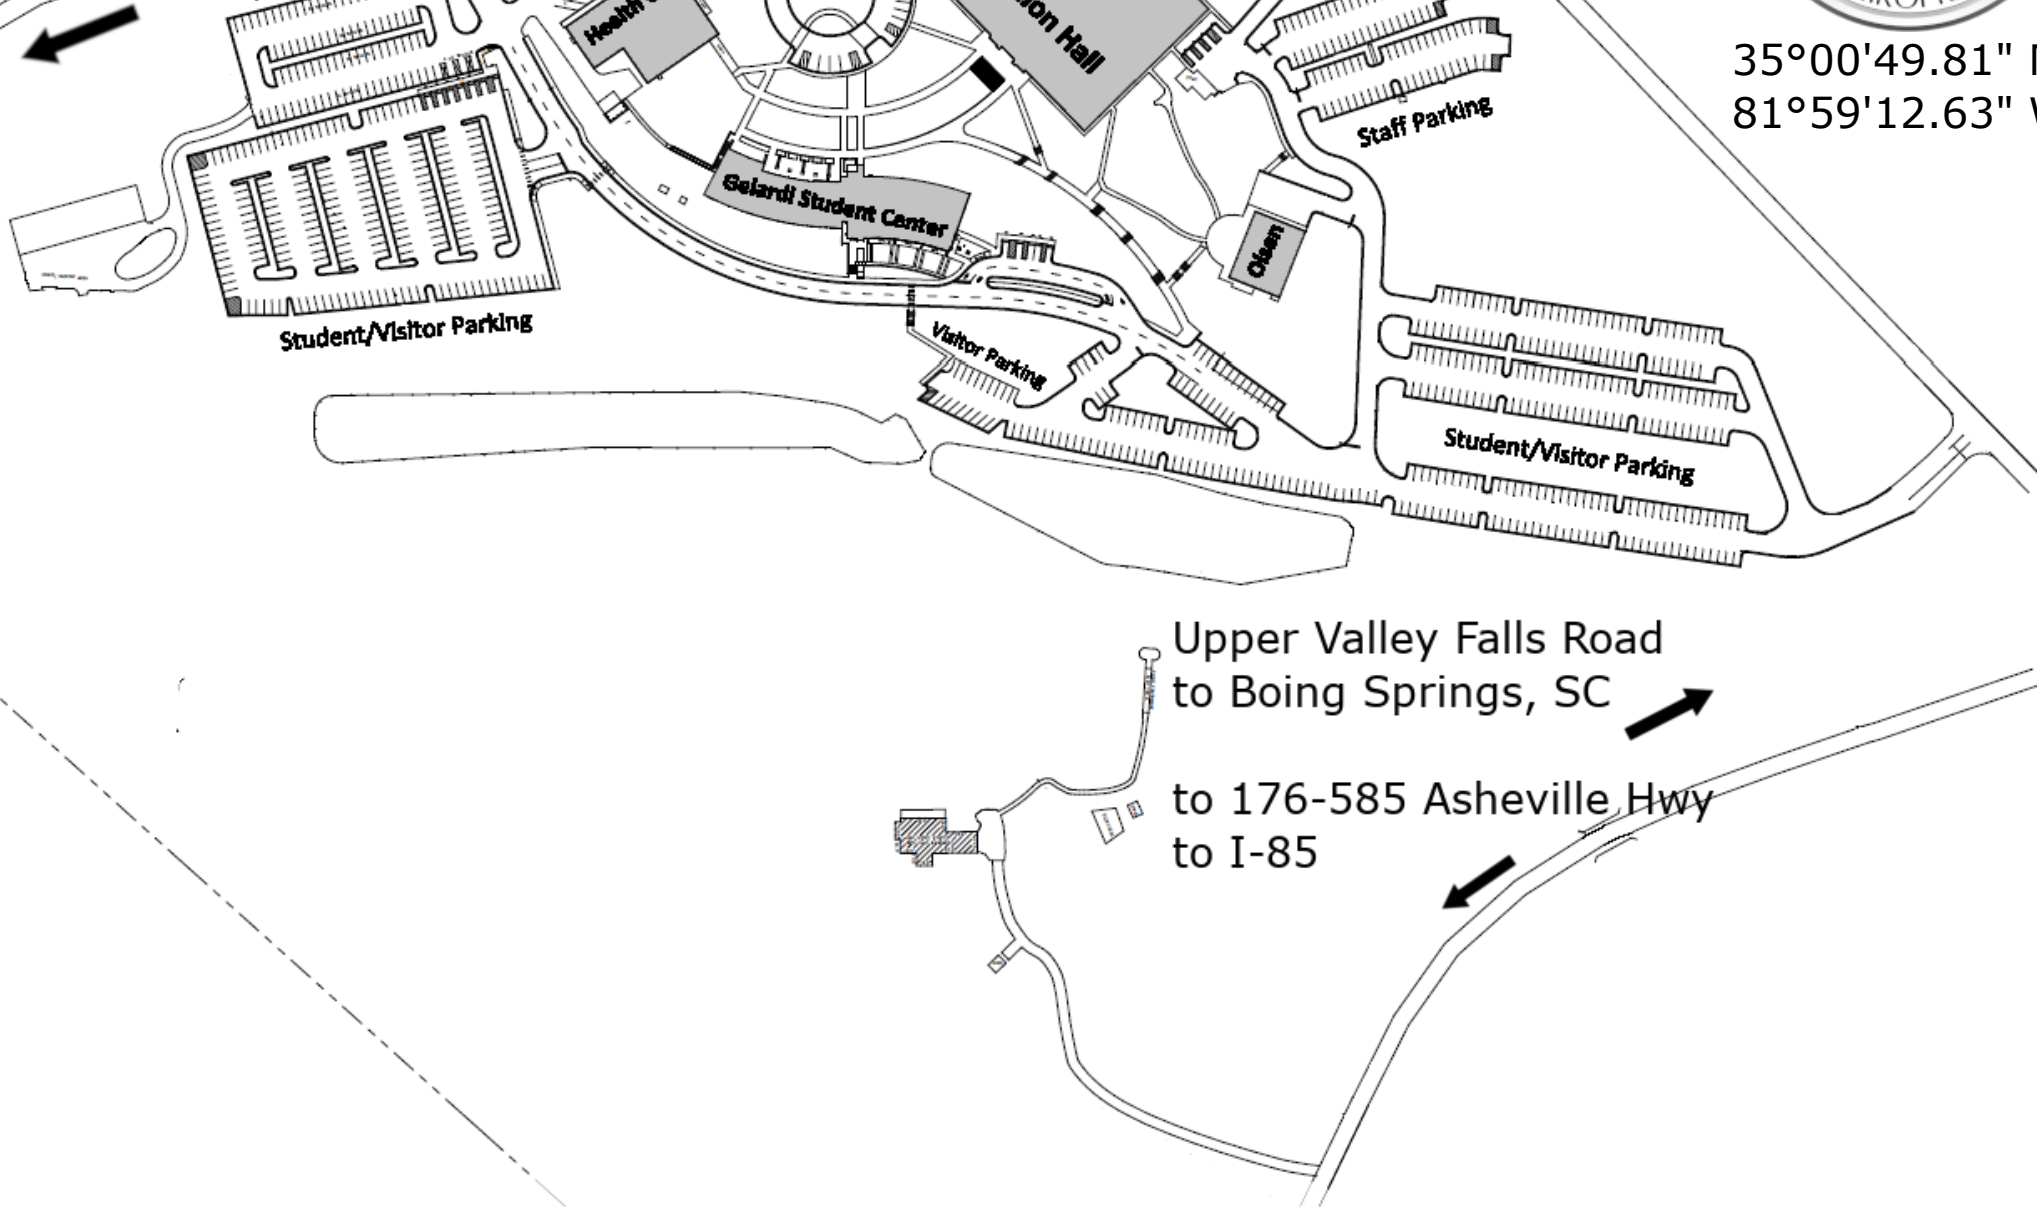

## Campus Map

to 176/585

to Asheville Hwy.

to I-85

2020 Springfield Road  
Boiling Springs, SC 29316

35°00'49.81" N  
81°59'12.63" W

Upper Valley Falls Road  
to Boiling Springs, SC

to 176-585 Asheville Hwy  
to I-85